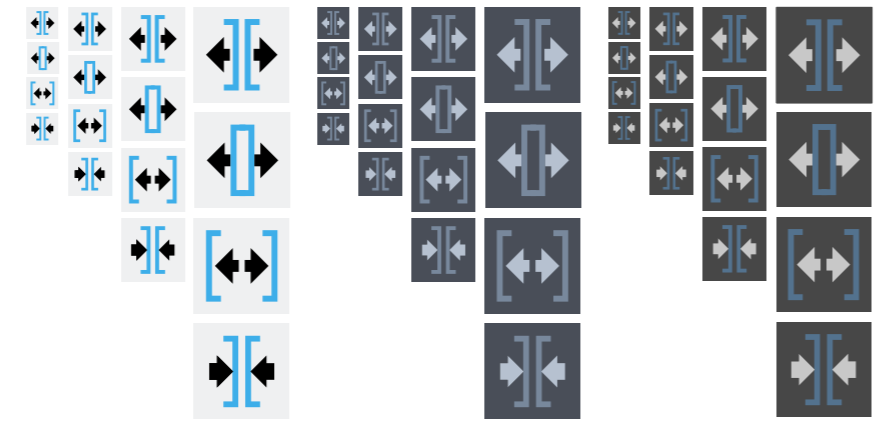

Ripple

Slide

Slip

Rolling

- Icon default size
- 22 px

Examples with themes 16, 22, 32, 48 px

Colour Key

Icon Grid

Example of location on toolbar. Theme Krita Dark. Icon size 22 px

Timeline Clip selectors

Proposal trimming icons Kdenlive

Ricardo Cedeño Montaña
drnn1076@protonmail.com
http://drnn1076.pktweb.com
Berlin, Germany. 29 Aug 2017