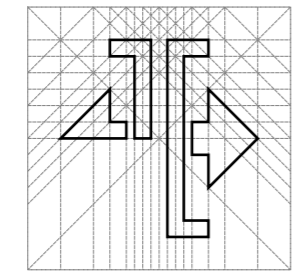

Ripple

Slide

Slip

Rolling

- Icon default size
- 22 px

Examples with themes 16, 22, 32, 48 px

Colour Key

Icon Grid

Example of location on toolbar. Theme Krita Dark. Icon size 22 px

Timeline Clip selectors

Proposal trimming icons Kdenlive

Ricardo Cedeño Montaña
drnn1076@protonmail.com
http://drnn1076.pktweb.com
Berlin, Germany. 29 Aug 2017