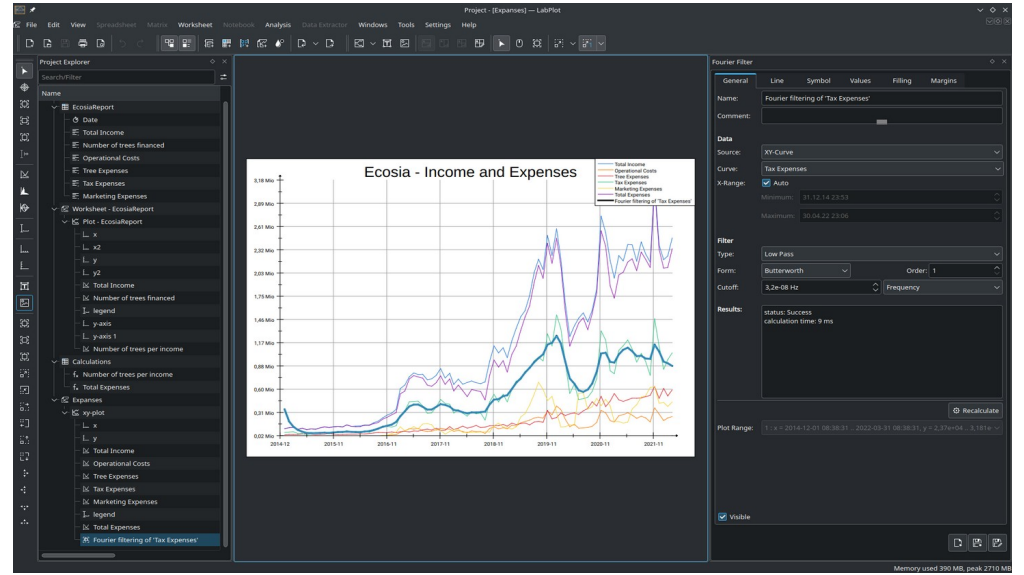

# GCompris

<https://gcompris.net>

More than 100 educational activities  
for children from 2 to 10

# LabPlot

<https://labplot.kde.org>

User-friendly and versatile  
data analysis and visualization