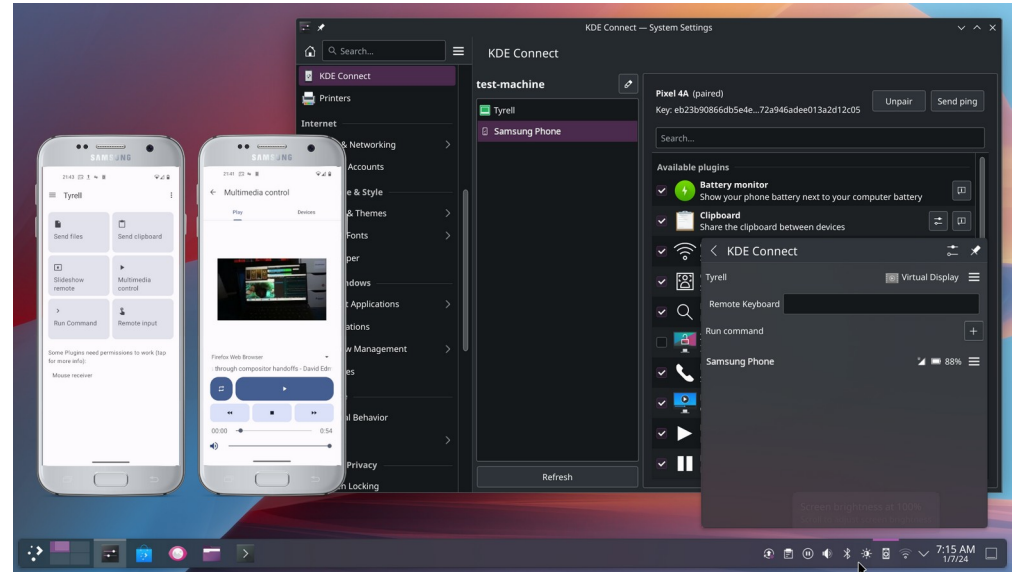

# Plasma 6

<https://kde.org/announcements/megarelease/6/>  
Information about the  
upcoming Plasma 6 desktop

# Krita

<https://krita.org>  
KDE's powerful application  
for artists and painters

# KDE Connect

<https://kdeconnect.kde.org>

Hook your phone up  
to your desktop