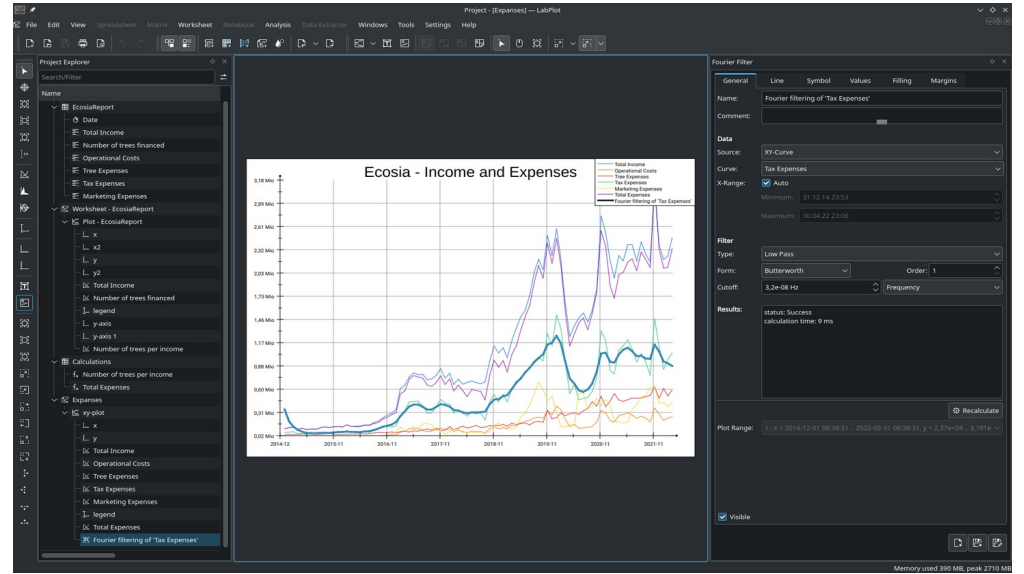

LabPlot

<https://labplot.kde.org>

User-friendly and versatile
data analysis and visualization